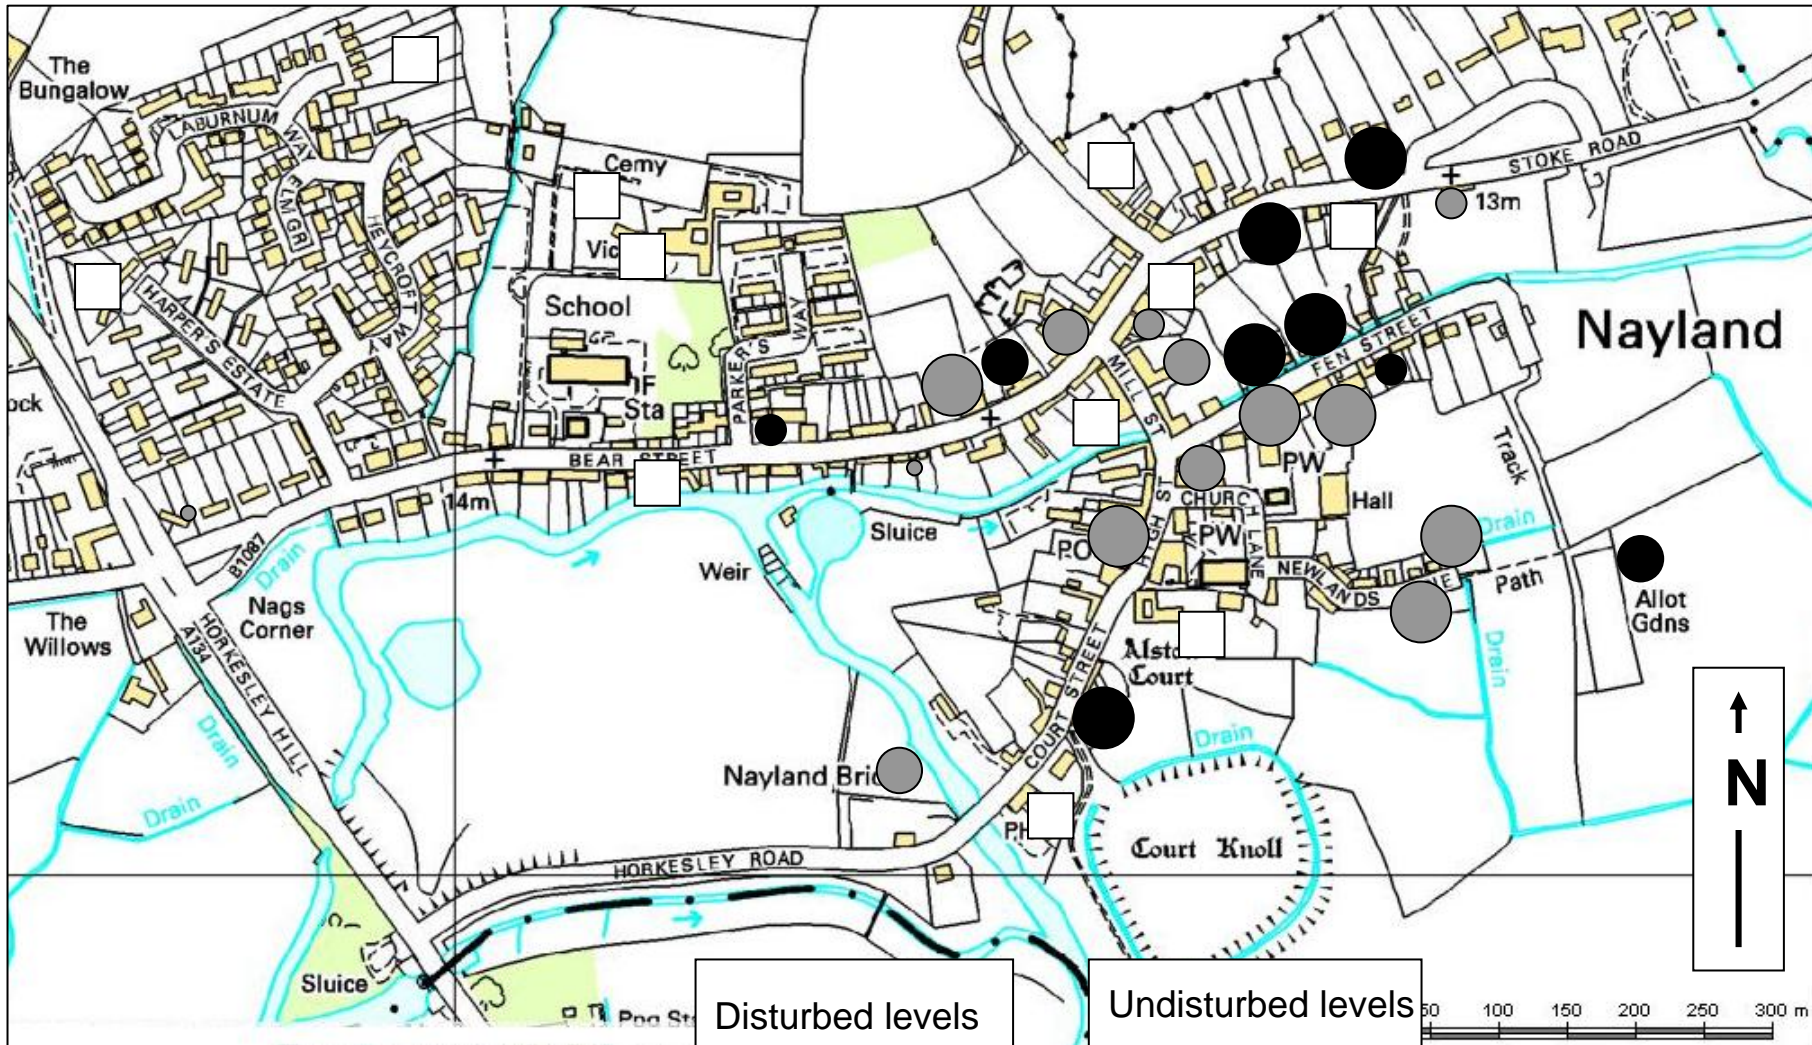

**Nayland 2012**  
 Test pits containing pottery dating to 1st – 5th century AD

**Disturbed levels**

- 1 sherd 4g or less
- 1 sherd 5g or more
- 2-4 sherds
- 5 sherds or more

**Undisturbed levels**

- 1 sherd 4g or less
- 1 sherd 5g or more
- 2-4 sherds
- 5 sherds or more

□ Test Pit with no pottery of this date

**Nayland 2012**  
 Test pits containing pottery dating to mid 9<sup>th</sup> – mid 11<sup>th</sup> century

**Disturbed levels**

- 1 sherd 4g or less
- 1 sherd 5g or more
- 2-4 sherds
- 5 sherds or more

**Undisturbed levels**

- 1 sherd 4g or less
- 1 sherd 5g or more
- 2-4 sherds
- 5 sherds or more

□ Test Pit with no pottery of this date

**Nayland 2012**  
 Test pits containing pottery dating to mid 11<sup>th</sup> – end 14<sup>th</sup> century