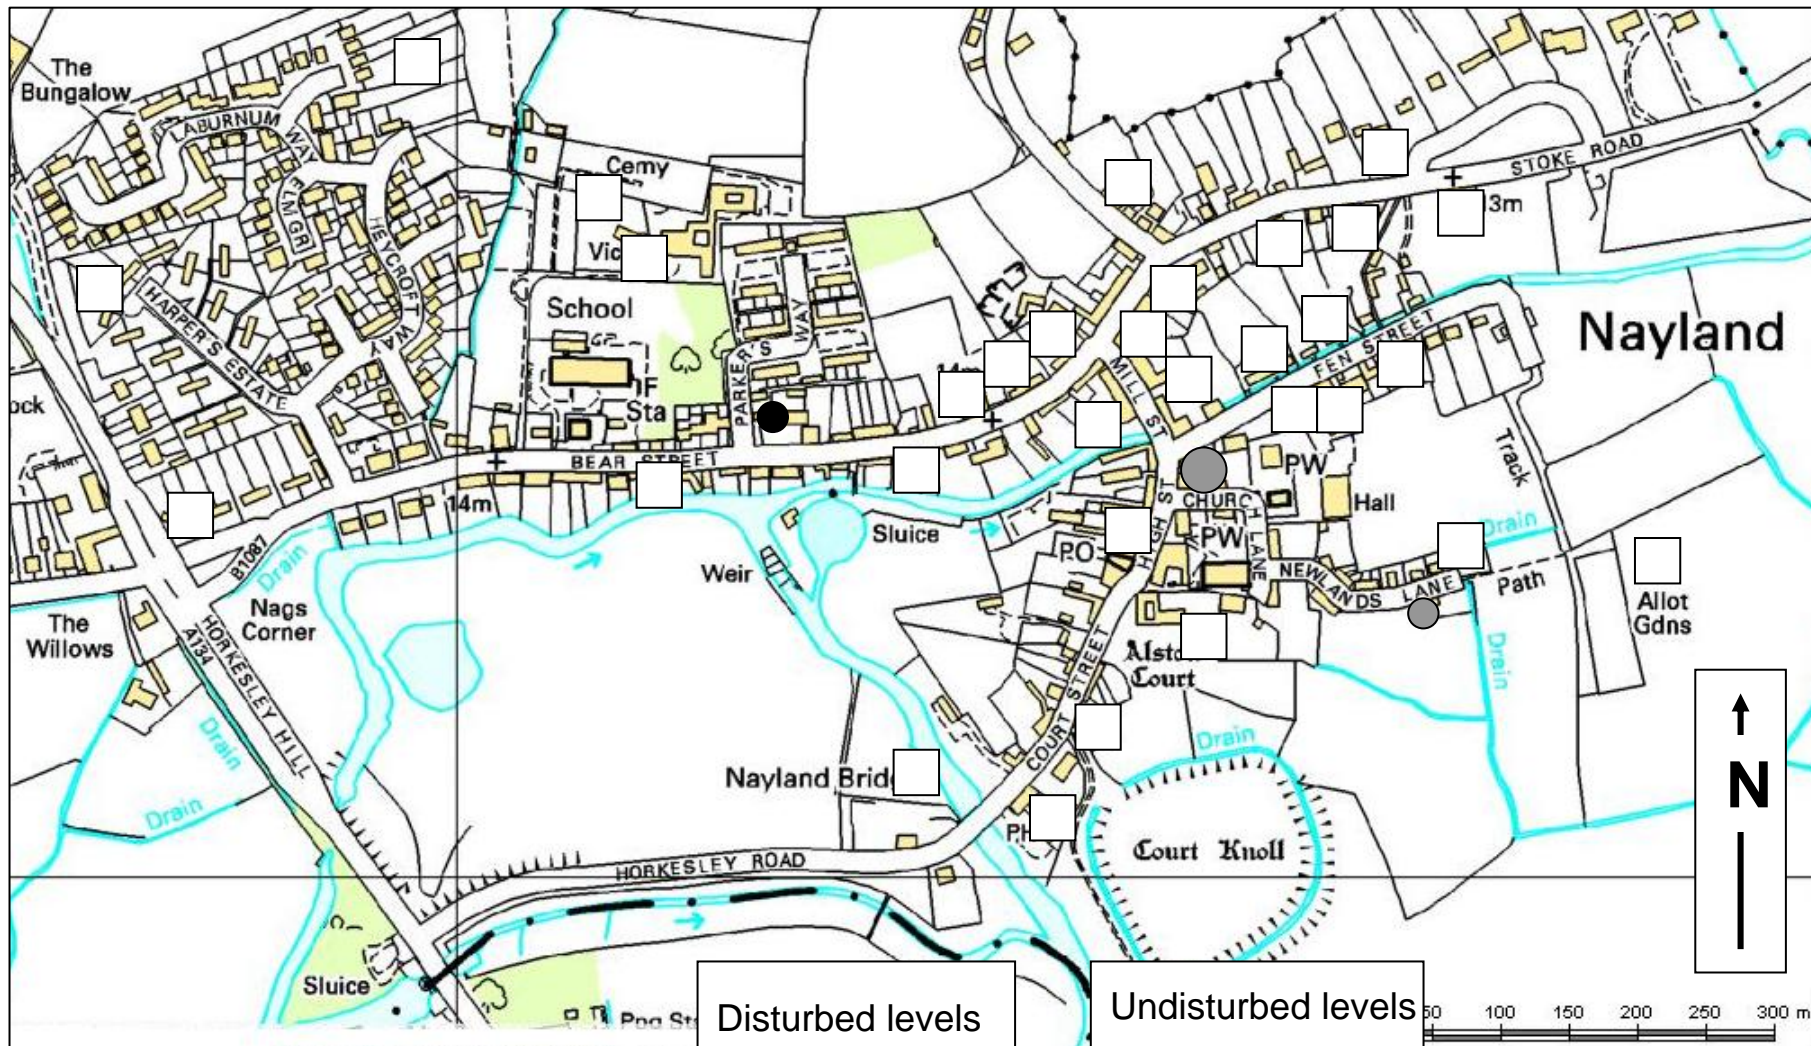

**Nayland 2012**  
 Test pits containing pottery dating to 1st – 5th century AD

**Disturbed levels**

- 1 sherd 4g or less
- 1 sherd 5g or more
- 2-4 sherds
- 5 sherds or more

**Undisturbed levels**

- 1 sherd 4g or less
- 1 sherd 5g or more
- 2-4 sherds
- 5 sherds or more

□ Test Pit with no pottery of this date

**Nayland 2012**  
 Test pits containing pottery dating to mid 9<sup>th</sup> – mid 11<sup>th</sup> century

**Disturbed levels**

- 1 sherd 4g or less
- 1 sherd 5g or more
- 2-4 sherds
- 5 sherds or more