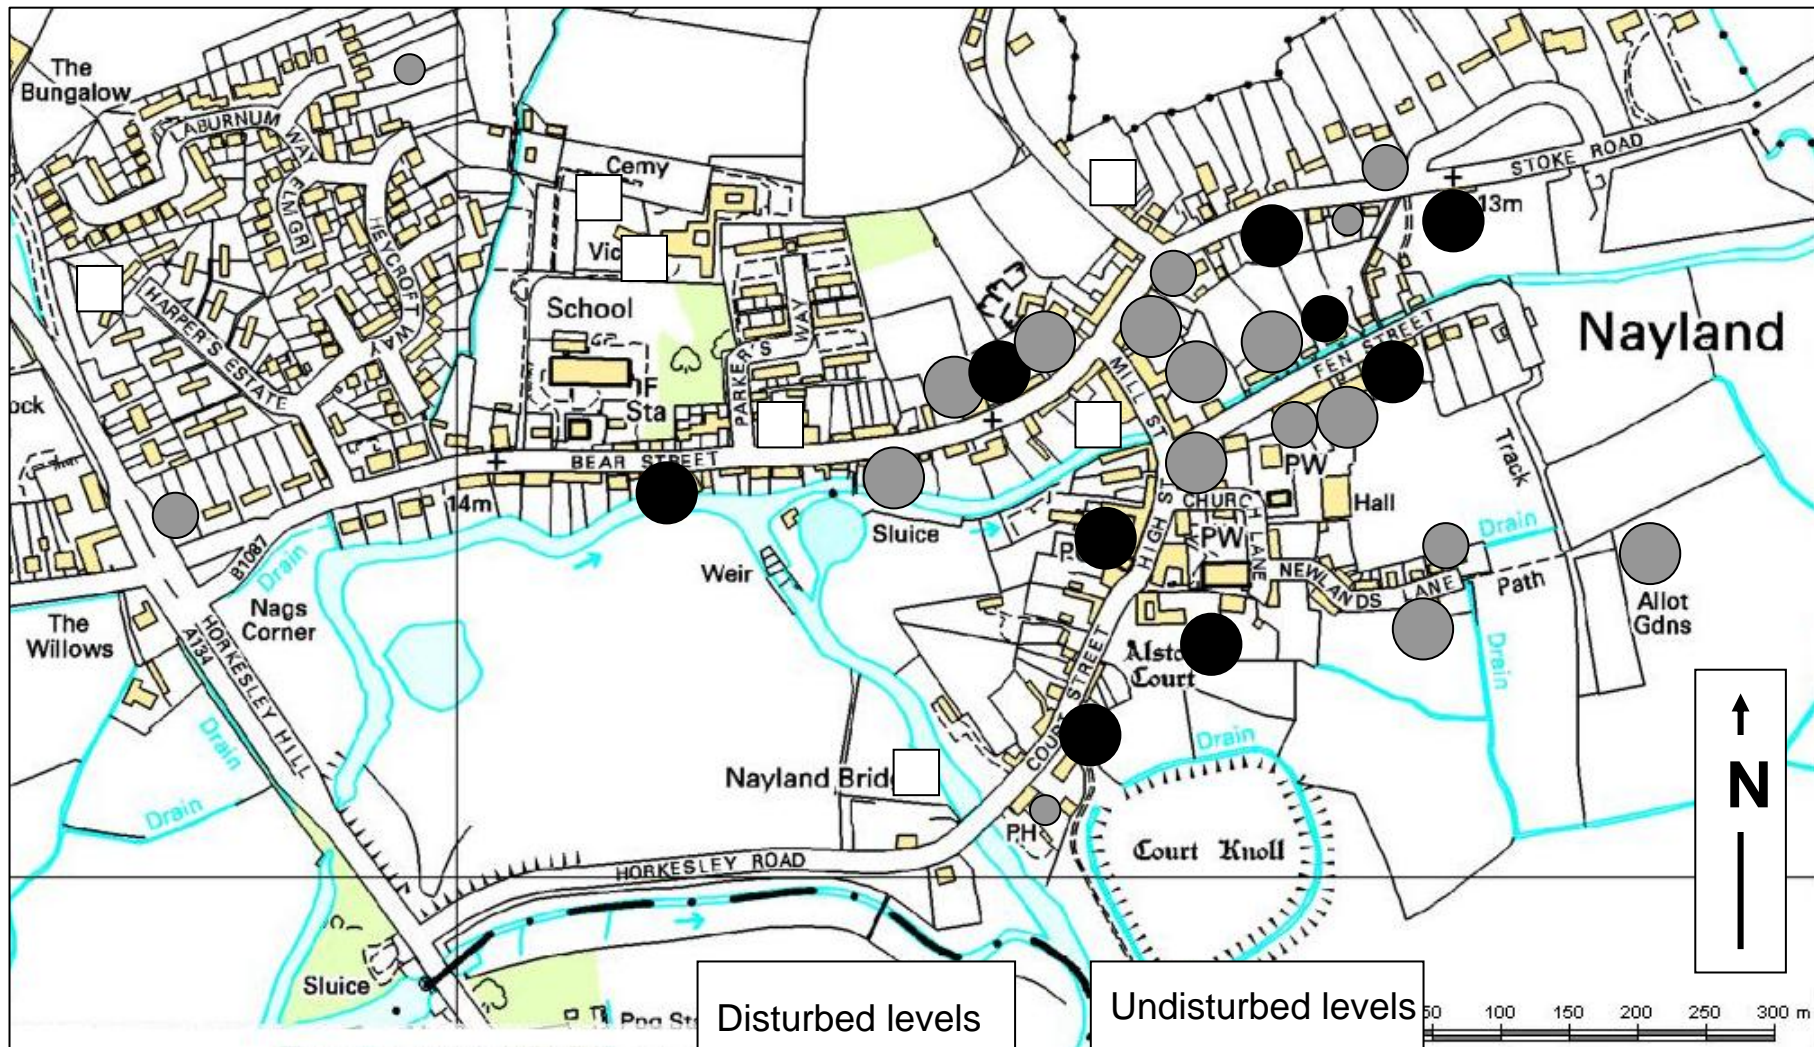

**Disturbed levels**

- 1 sherd 4g or less
- 1 sherd 5g or more
- 2-4 sherds
- 5 sherds or more

**Undisturbed levels**

- 1 sherd 4g or less
- 1 sherd 5g or more
- 2-4 sherds
- 5 sherds or more

□ Test Pit with no pottery of this date

**Nayland 2012**  
 Test pits containing pottery dating to 15<sup>th</sup> – mid 16<sup>th</sup> century

**Disturbed levels**

- 1 sherd 4g or less
- 1 sherd 5g or more
- 2-4 sherds
- 5 sherds or more

**Undisturbed levels**