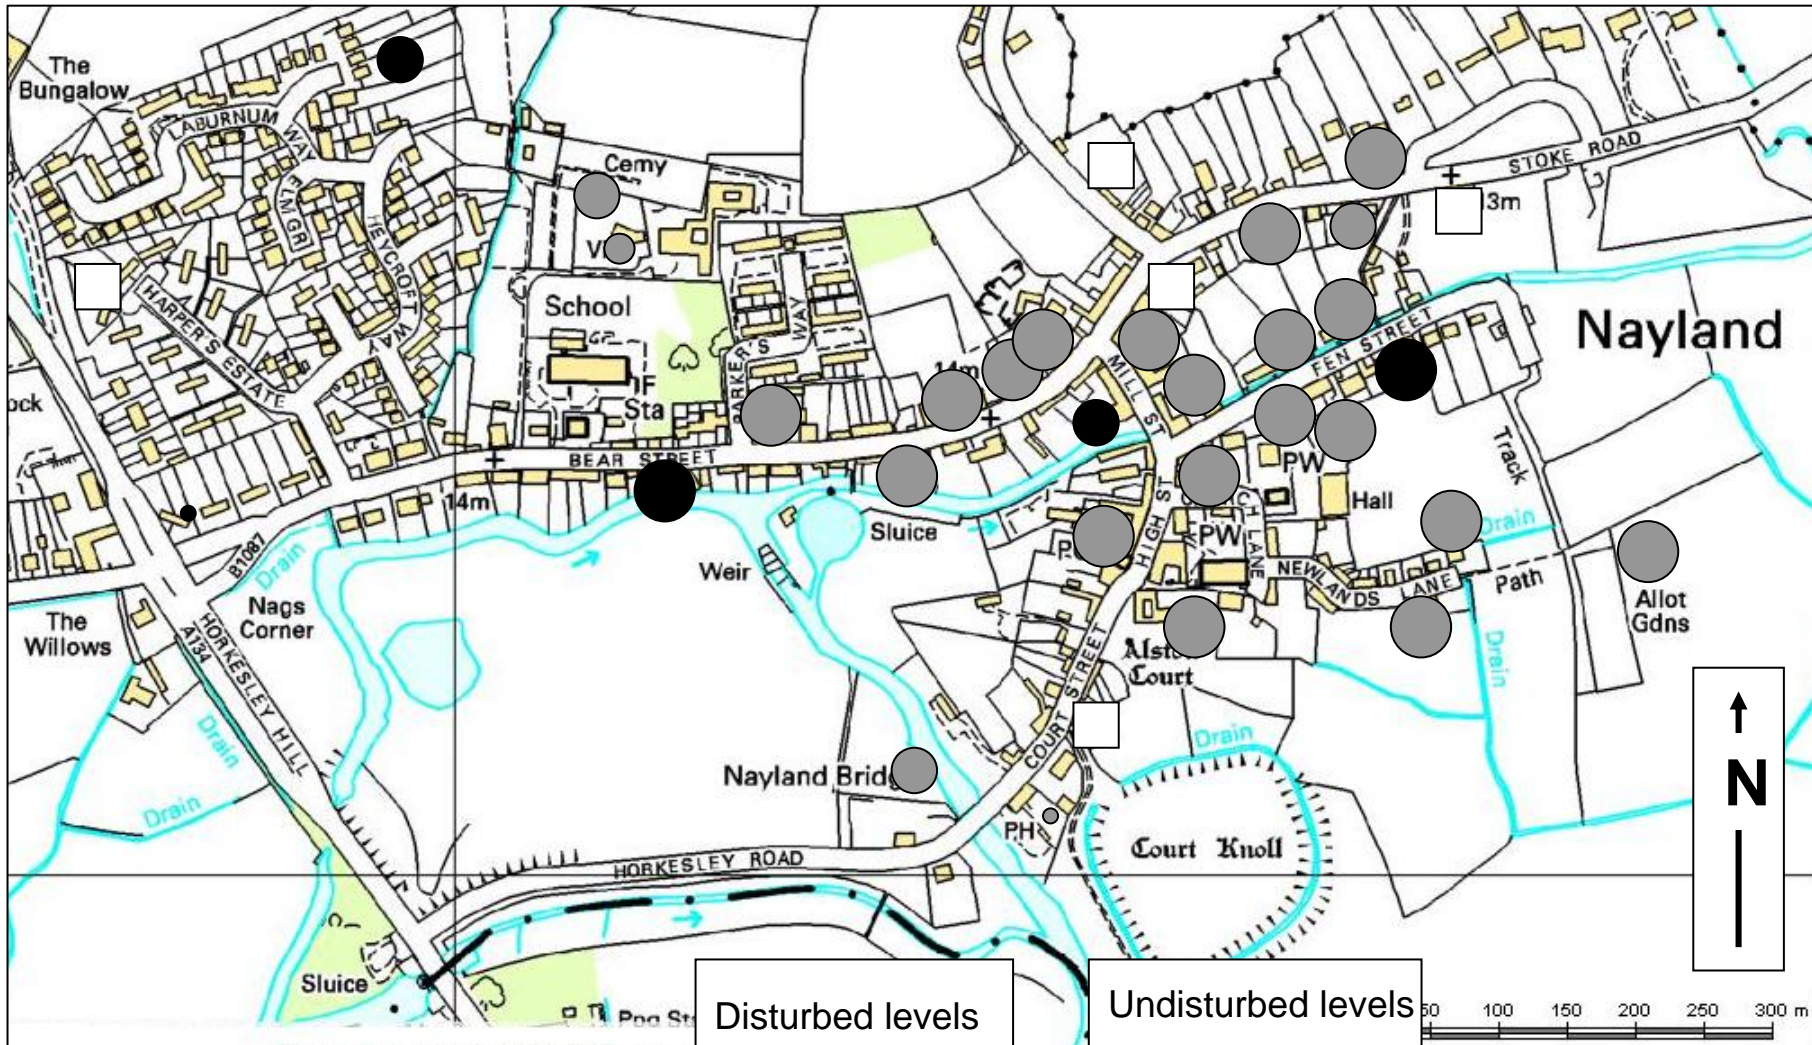

**Nayland 2012**  
 Test pits containing pottery dating to 15<sup>th</sup> – mid 16<sup>th</sup> century

**Disturbed levels**

- 1 sherd 4g or less
- 1 sherd 5g or more
- 2-4 sherds
- 5 sherds or more

**Undisturbed levels**

- 1 sherd 4g or less
- 1 sherd 5g or more
- 2-4 sherds
- 5 sherds or more

□ Test Pit with no pottery of this date

**Nayland 2012**  
 Test pits containing pottery dating to mid 16<sup>th</sup> – end of 18<sup>th</sup> century