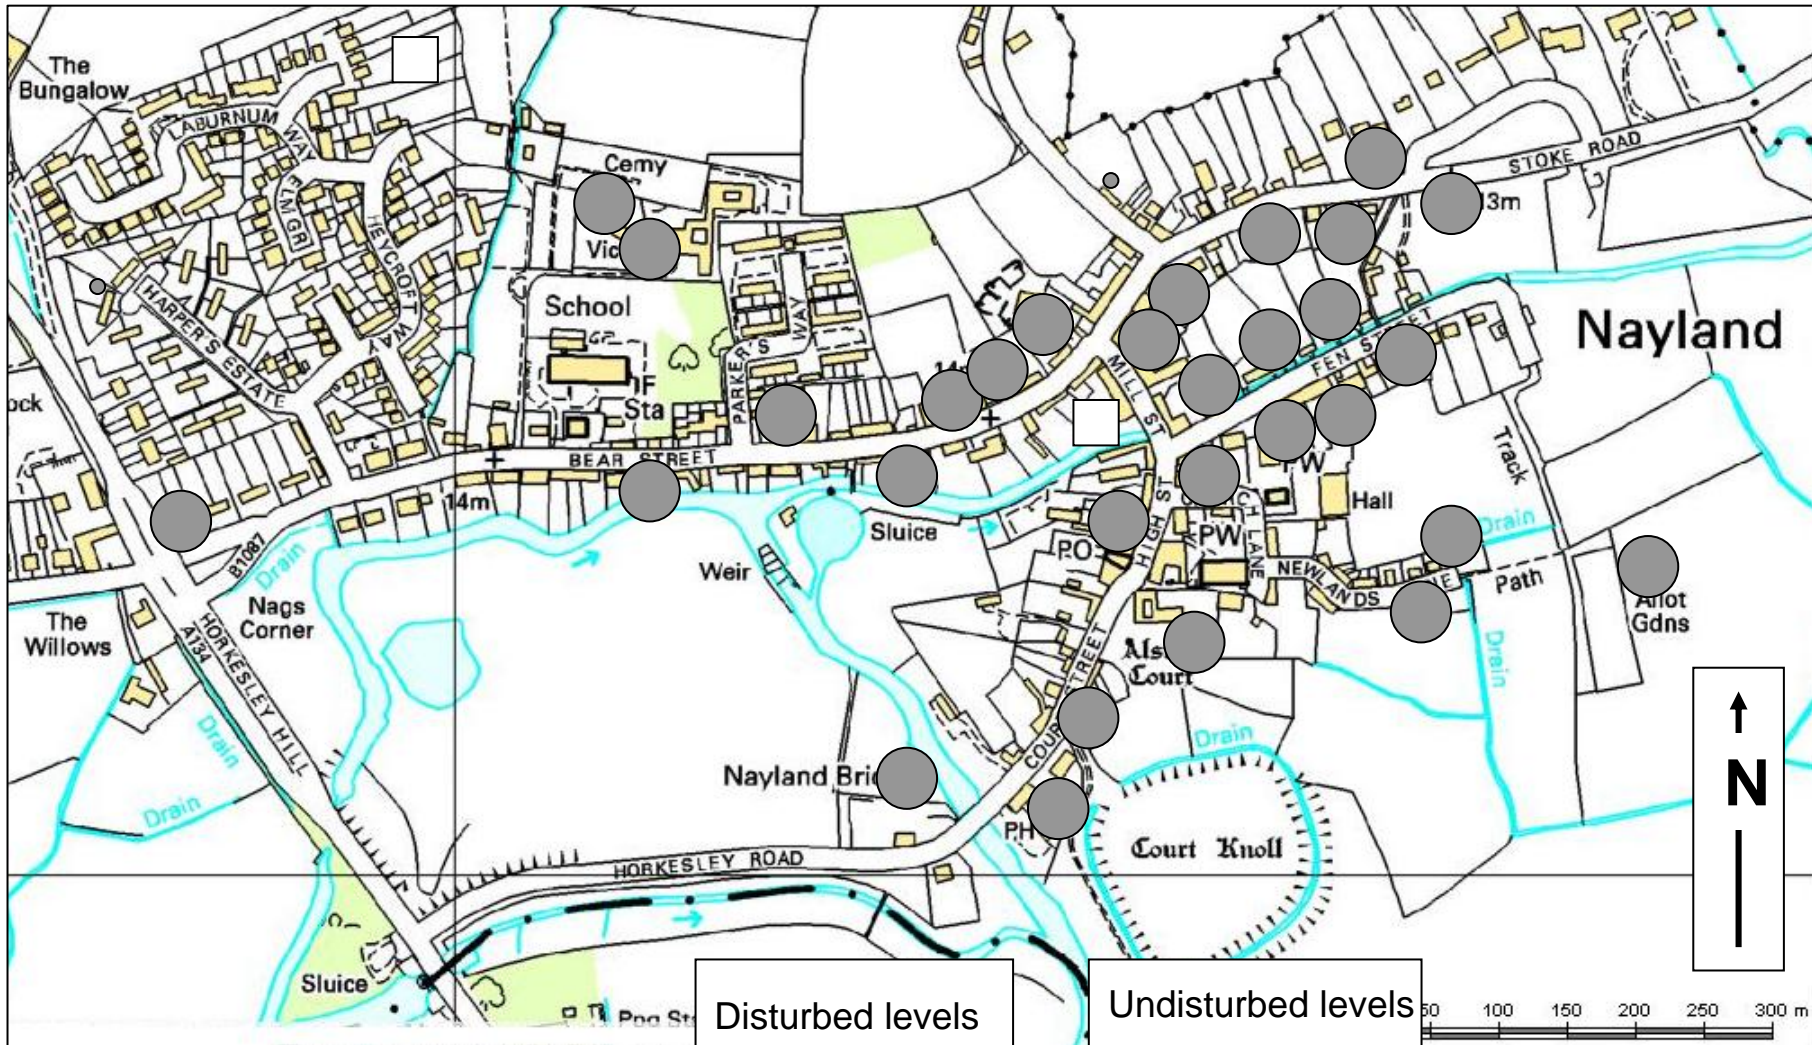

- 1 sherd 4g or less
- 1 sherd 5g or more
- 2-4 sherds
- 5 sherds or more

□ Test Pit with no pottery of this date

**Nayland 2012**  
 Test pits containing pottery dating to mid 16<sup>th</sup> – end of 18<sup>th</sup> century

**Disturbed levels**

- 1 sherd 4g or less
- 1 sherd 5g or more
- 2-4 sherds
- 5 sherds or more

**Undisturbed levels**

- 1 sherd 4g or less
- 1 sherd 5g or more
- 2-4 sherds
- 5 sherds or more

□ Test Pit with no pottery of this date